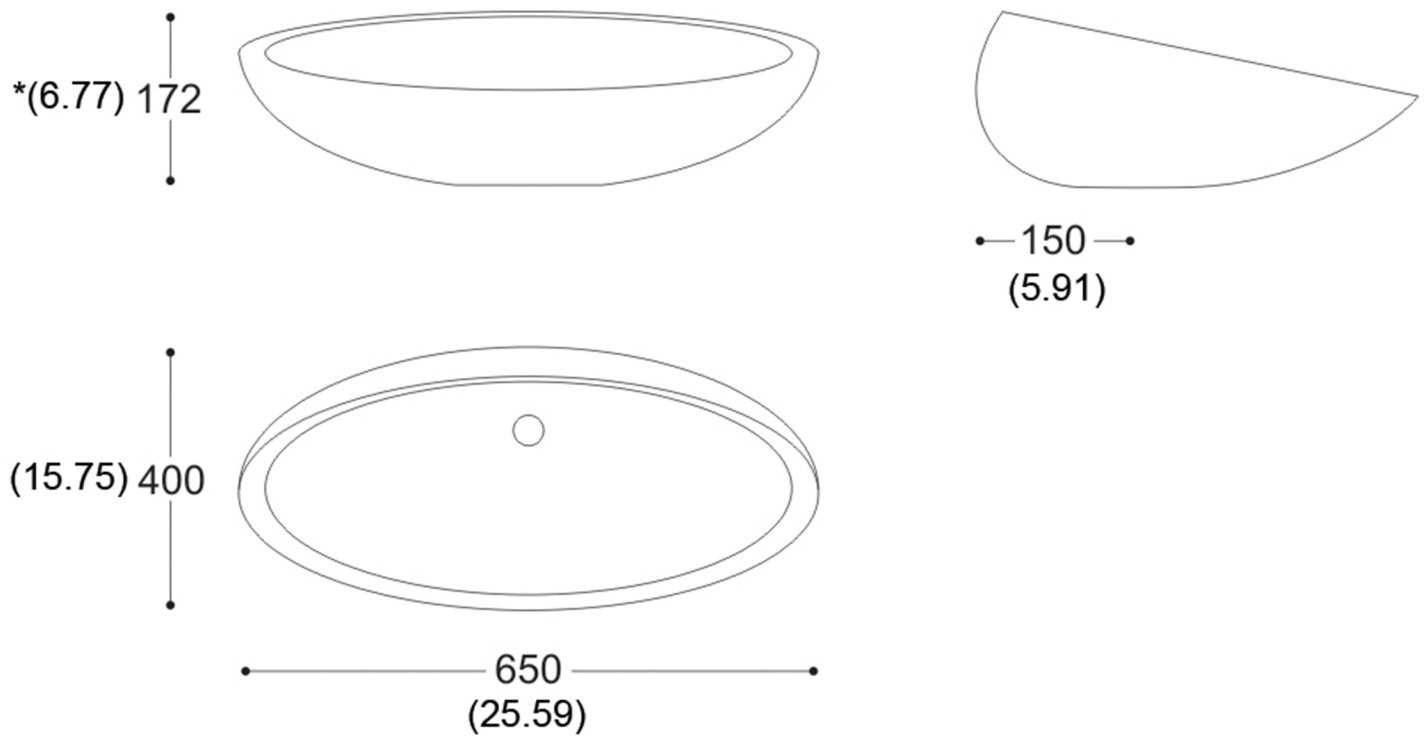

VETRO FREDDO KOOL XL

Model: VETRO FREDDO KOOL XL

Category: Bathroom Sink

Material: Resin and Glass

Dimensions: 25.6"(L) x 15.8"(W) x 6.8"(D)

Description: Luxury bathroom sink in black finish.

*Numbers in parenthesis are in inches